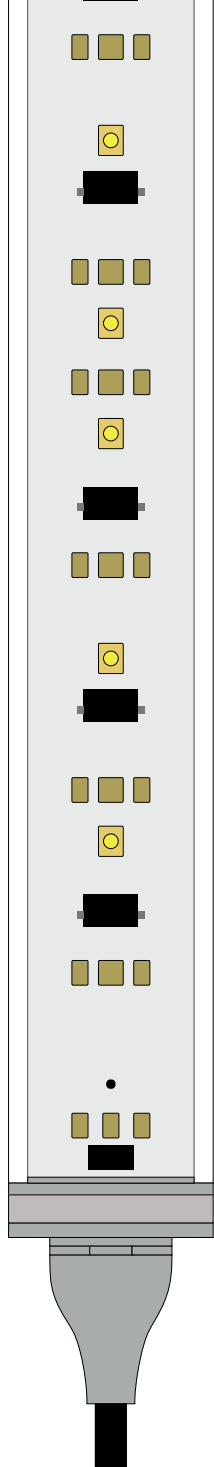

VITRO

Professional linear lighting system for direct and indirect lighting

- Premium materials
- Extremely compact system
- Suitable for indoor, outdoor and underwater applications
- Double protection for watertight seal: resin-covered electronics and sealed polycarbonate cover tube