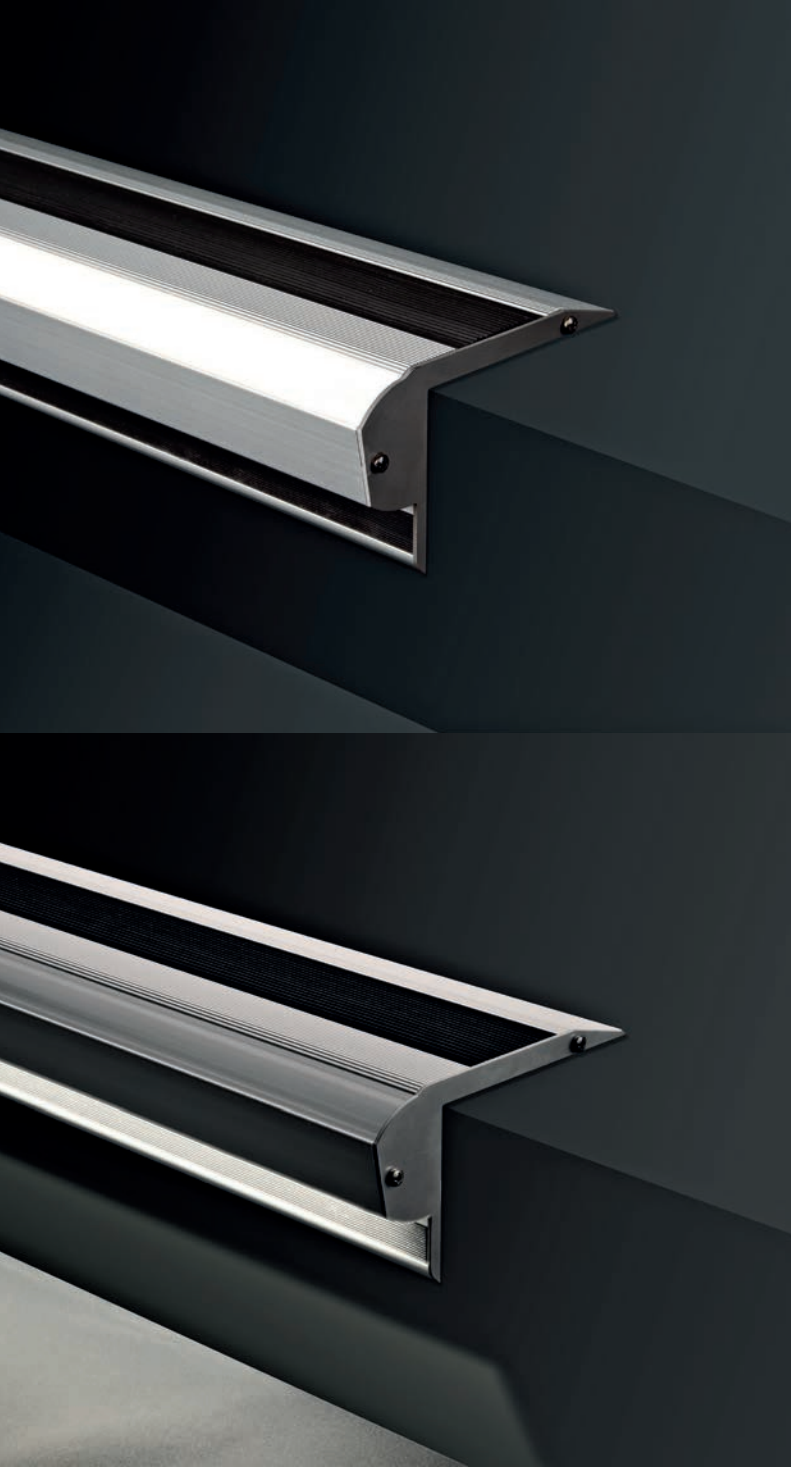

TRACCIA

Professional linear signal system for stairs, sidewalks and corners

- Resin-covered electronics for complete impermeability and increased mechanical resistance
- Suitable for stairs, sidewalks and corners
- Possibility of both direct and indirect lighting
- Anti-slip rubber incorporated