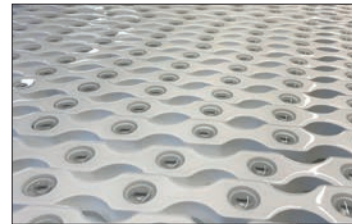

2020

20 years of Aldabra