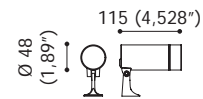

Stainless
Steel 316L

Aluminium
alloy

Finishes

Black
Sablè

White
Sablè

Technical drawings

Azimut 48

Azimut 58