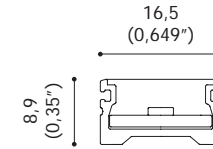

FILO

Technical drawings