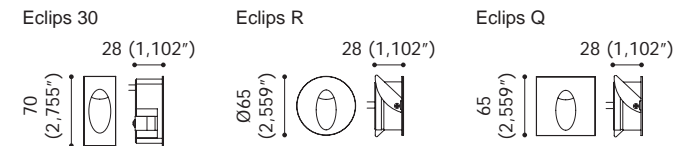

30

ECLIPS

Technical drawings

Light Source & Power Supply

2-STEP MACADAM	105 - 130 lm/W	1 - 4 W	constant current 350/500 mA
-------------------	-------------------	------------	--------------------------------------