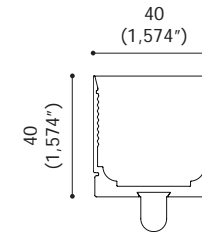

EK 3

Technical drawings