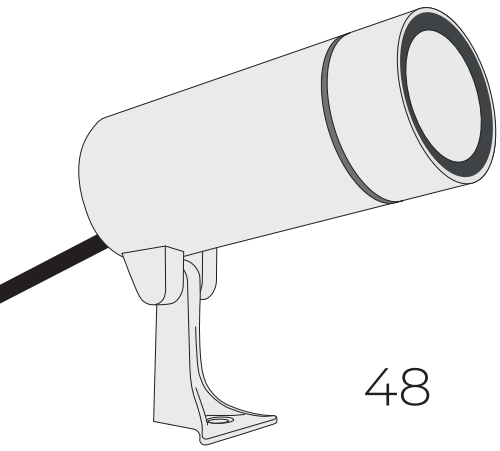

AZIMUT

48

58

95

Professional floodlight for direct and indirect lighting

- Wall, floor or ceiling surface mounted with integrated adjustable bracket
- Perfect for lighting monuments, facades, columns, showcases and gardens
- Compact dimension and optimal visual comfort
- Available in three dimensions with high variety of optics
- Resin-covered electronics for complete impermeability