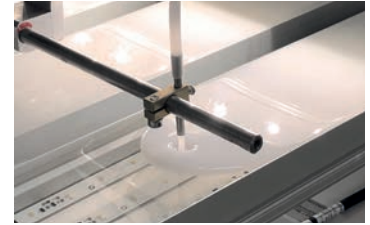

2015

Introduction of *nanopolymeric resin* technology