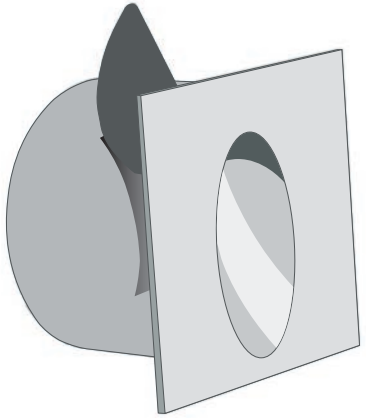

Recessed fixture with asymmetric light beam for signal lighting

- Visual comfort, recessed optics and no visible
- Resin-covered electronics for complete impermeability
- Available in three shapers: rectangular, square and circular
- Suitable for indoor and outdoor applications