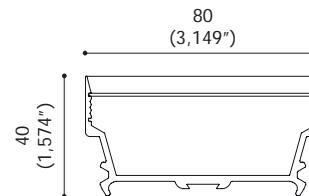

EK 4

Technical drawings

Light Source & Power Supply

140 - 180
lm/W

36
W/m

constant
voltage
24 Vdc

Optics

opal

Functions

ON
OFF

dimmable

LED Colors

2700 K

3000 K

3700 K

Installations

recessed
with
housing

Materials

Anodized
Aluminium

Resin

Finishes

Anodized
Aluminium

Certifications

IP66

IP68

IP69

IK10

2000kg