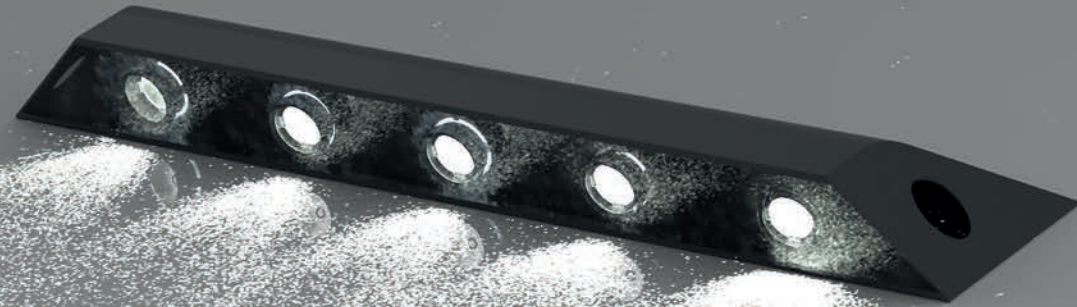

SEGN0

Power: 5-15W