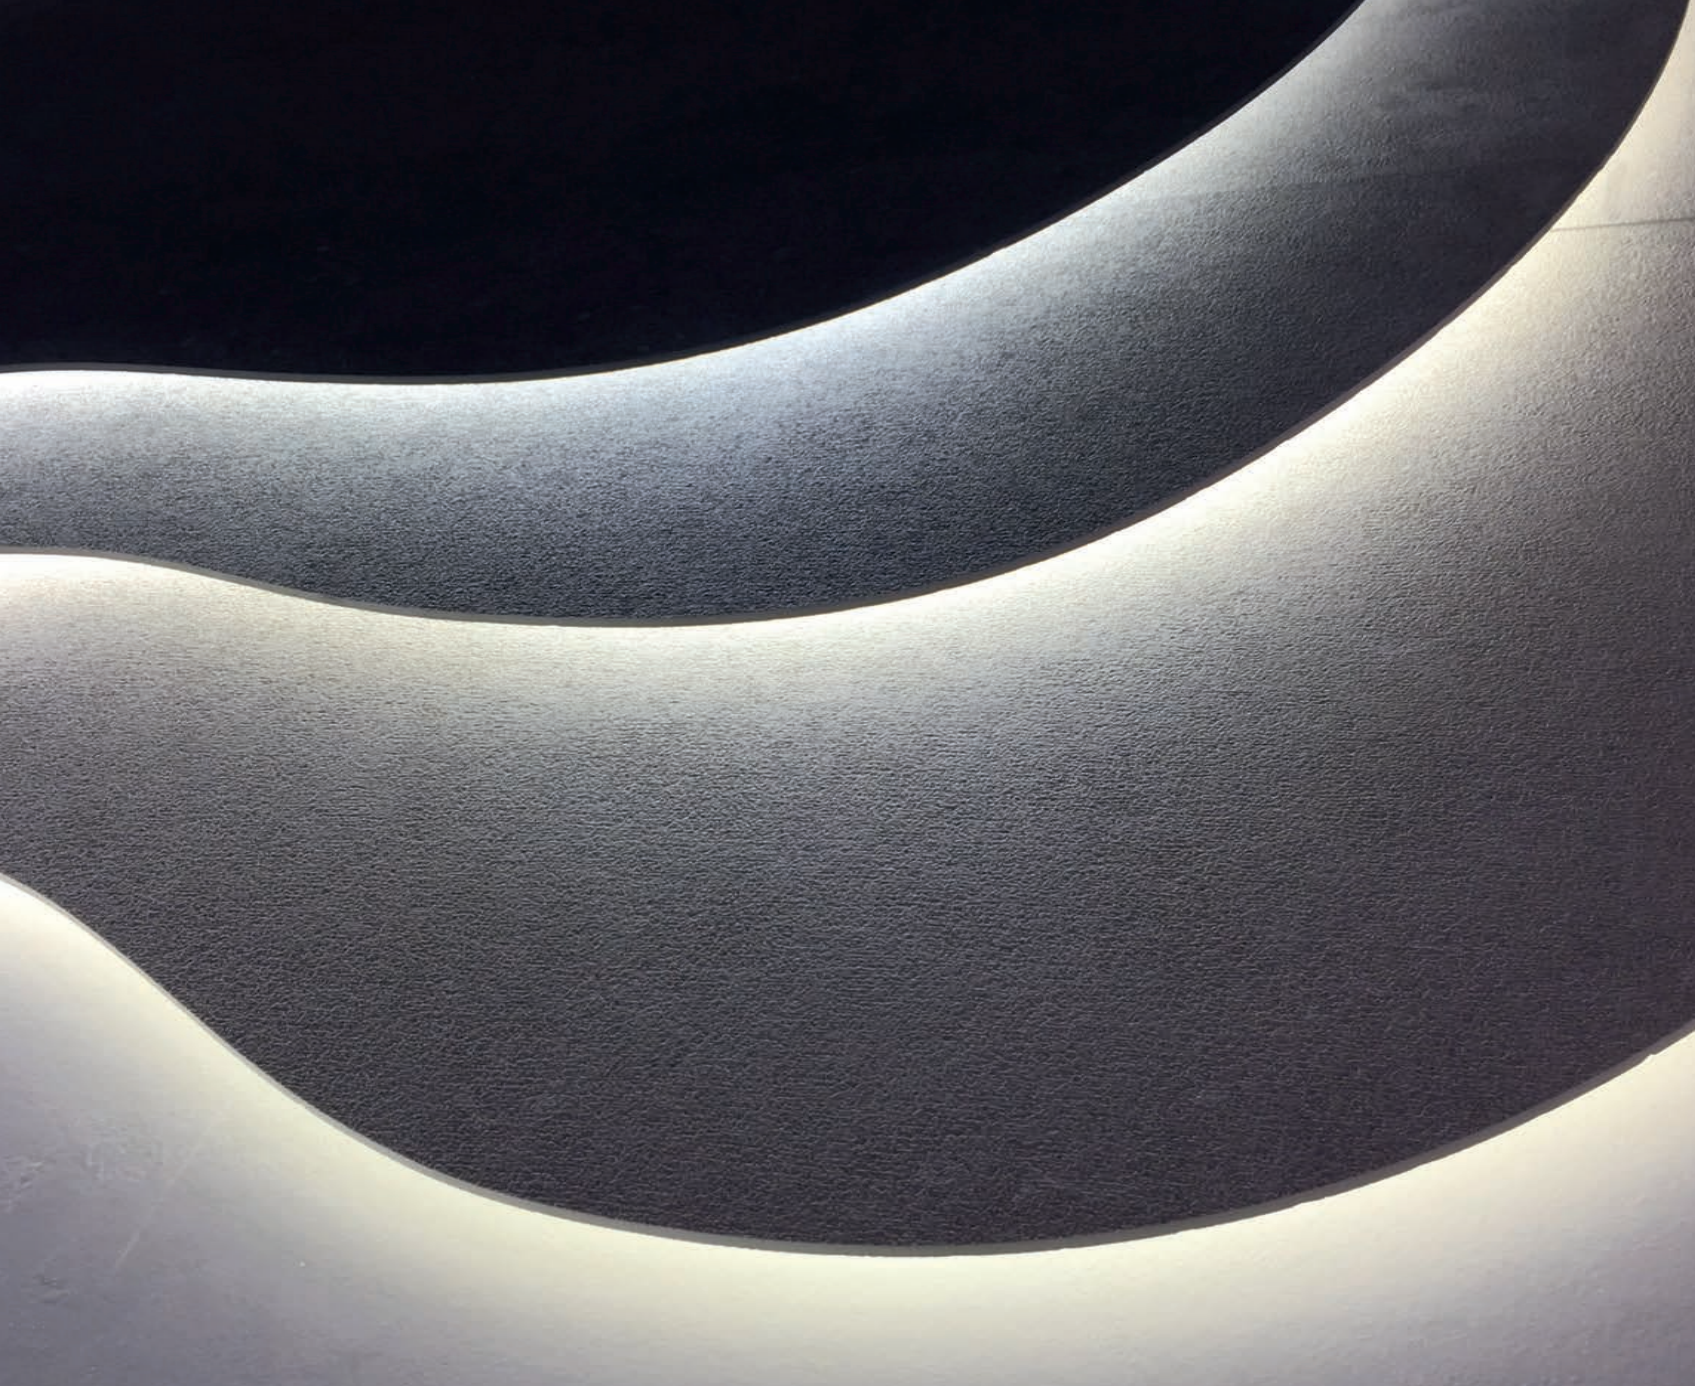

Certifications

Cottodeste Showroom, Milan, Italy

EK SERIES

EK SERIES

Professional modular linear lighting systems for signal lighting

- Resin-covered electronics for complete impermeability
- Suitable for indoor, outdoor and underwater applications
- Corners and edges in single piece, with perfect light continuity
- Possibility of graphical personalization (EK3 and EK4)
- Premium materials and glass-like finish, available also in stainless steel 316L (EK1 and EK2)