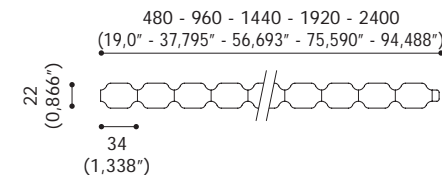

MINIVER

Light Source & Power Supply

140 - 180
lm/W

22
W/m

constant
voltage
24 Vdc

Optics

10°

30°

45°

elliptical

LED Colors

3000 K

4000 K

Materials

Resin

Finishes

White

Technical drawings

Functions

Installations

Certifications