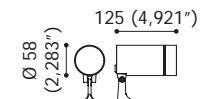

Stainless
Steel 316L

Aluminium
alloy

Finishes

Black
Sablè

White
Sablè

Technical drawings

Azimut 48

Azimut 58