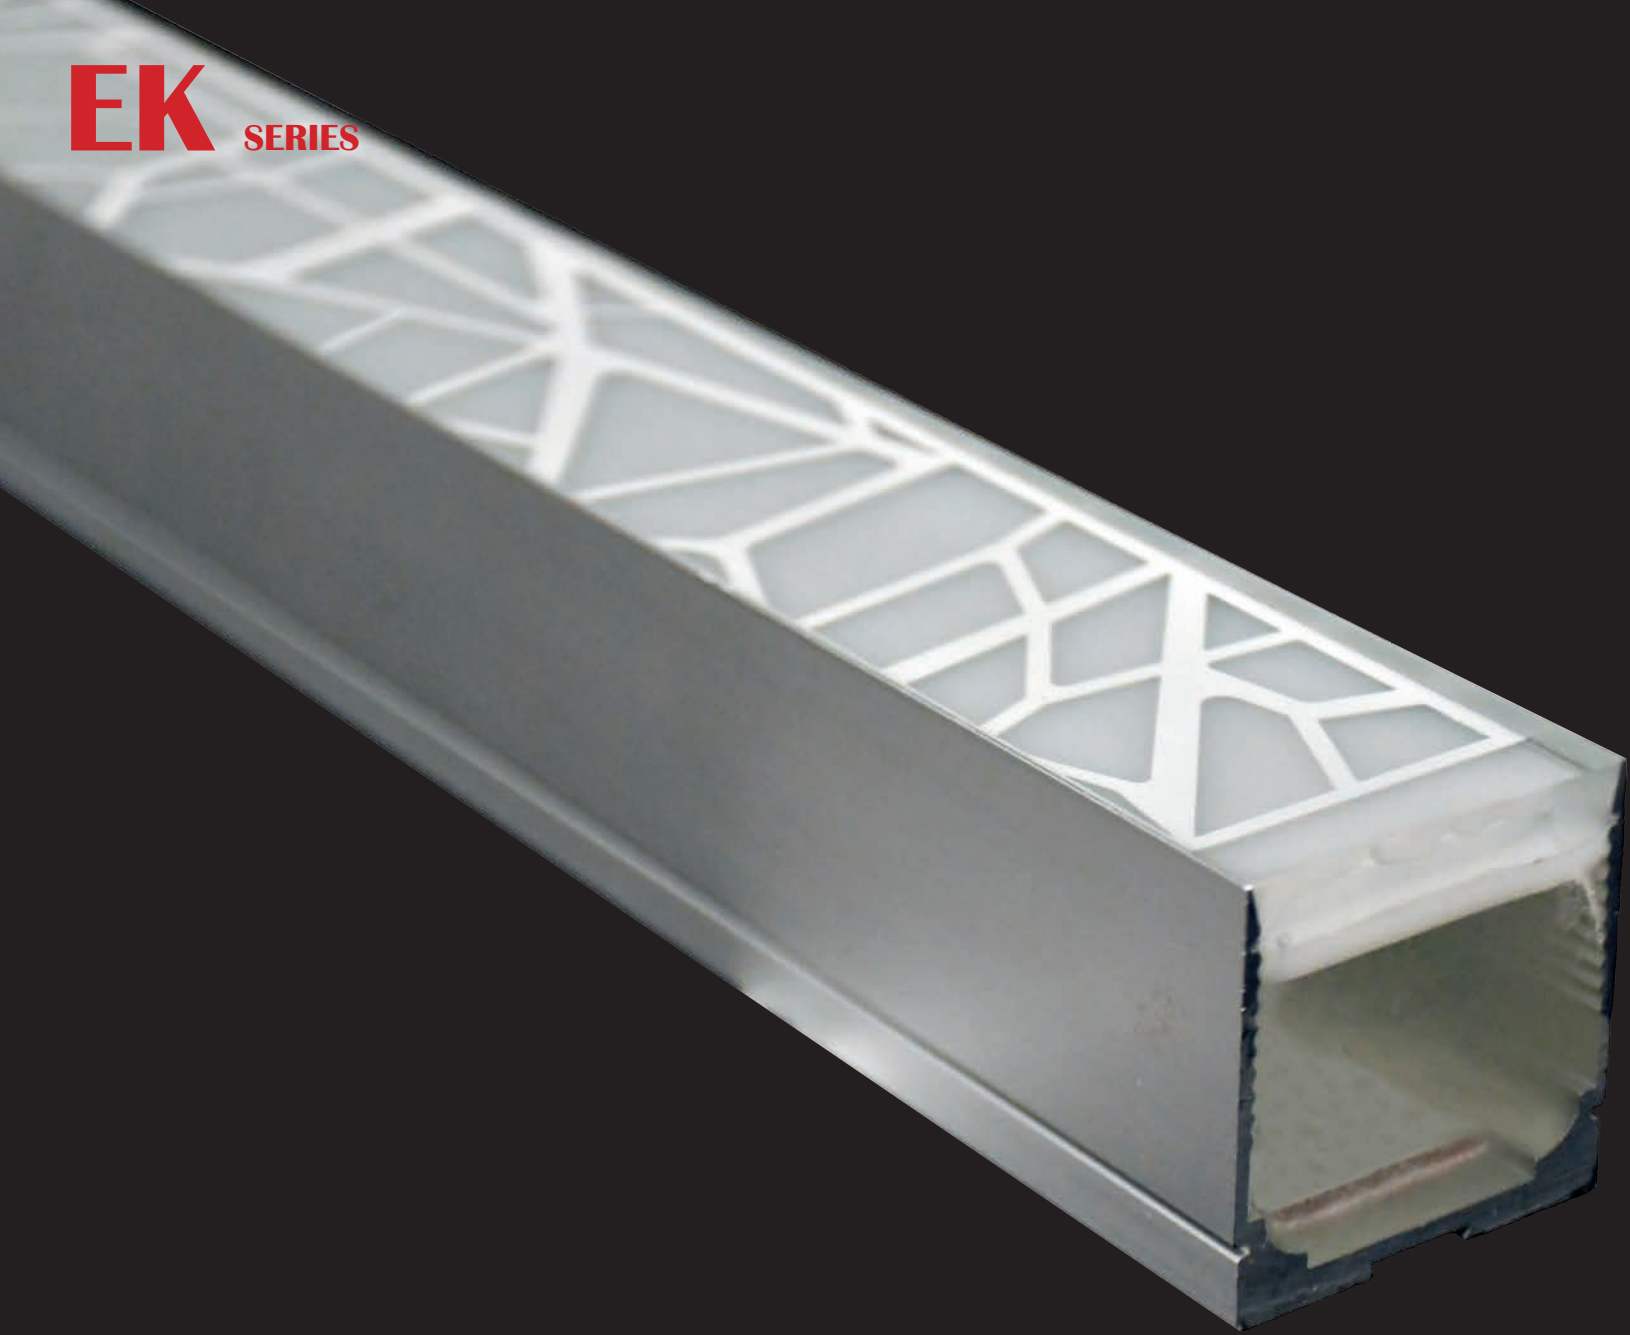

Certifications

Cottodeste Showroom, Milan, Italy

EK SERIES

EK SERIES

Professional modular linear lighting systems for signal lighting

- Resin-covered electronics for complete impermeability
- Suitable for indoor, outdoor and underwater applications
- Corners and edges in single piece, with perfect light continuity
- Possibility of graphical personalization (EK3 and EK4)
- Premium materials and glass-like finish, available also in stainless steel 316L (EK1 and EK2)