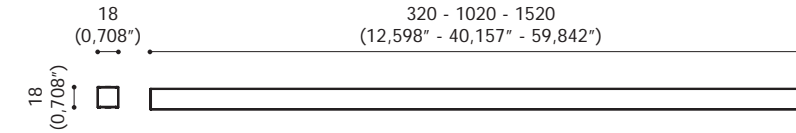

STIK

Light Source & Power Supply

90 - 110
lm/W

130
lm/W

120 - 130
lm/W

constant
voltage
24 Vdc

Optics

10°

30°

45°

satin
diffuser

louvers

LED Colors

2700 K

3000 K

4000 K

Materials

Anodized
Aluminium

Champagne
Anodized
Aluminium

Black
Anodized
Aluminium

Finishes

Anodized
Aluminium

Champagne
Anodized
Aluminium

Black
Anodized
Aluminium

Technical drawings

Functions

Installations

Certifications