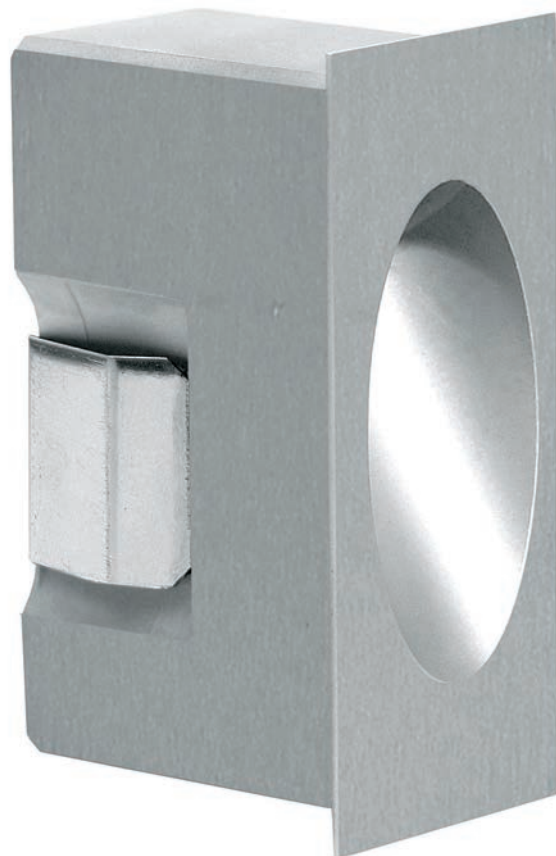

ECLIPS

Technical drawings

Light Source & Power Supply

2-STEP MACADAM	105 - 130 lm/W	1 - 4 W	constant current 350/500 mA

Optics

Functions

ON OFF	dimmable

LED Colors

2700 K	3000 K	4000 K

Installations

recessed

Materials

Aluminium	Resin

Finishes

Painted Opal White	Painted Titanium	Painted Aluminium

Certifications

IP65	IK08