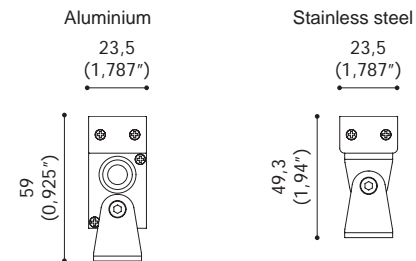

Technical drawings

Functions

Installations

Certifications