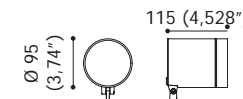

AZIMUT

Light Source & Power Supply

110 - 145
lm/W

3 - 22
W

constant
voltage
24 Vdc

mains
voltage
110 - 240
Vac

Optics

4°

10°

30°

45°

LED Colors

3000 K

4000 K

RGB

Materials

Stainless
Steel 316L

Aluminium
alloy

Finishes

Black
Sablè

White
Sablè

Technical drawings

Azimut 95

Functions

Installations

Certifications