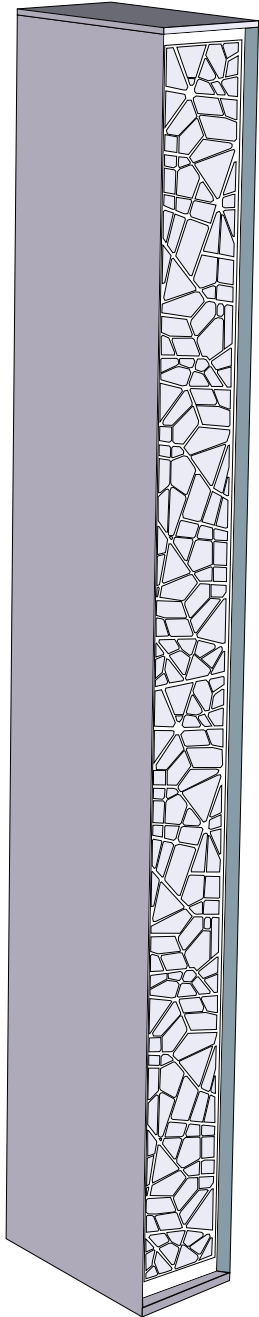

MONOLITE SERIES

Aluminium and resin bollards family with diffusive homogeneous light emission

- Available with mono-directional or bi-directional light
- Resin-covered electronics and insets for complete impermeability and increased resistance
- Symmetric emission with incorporated decorative
- Asymmetric emission with incorporated louver