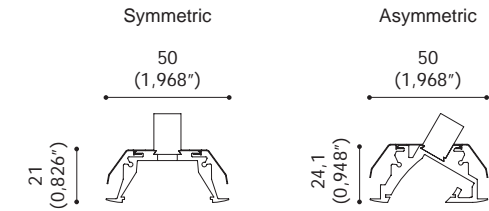

Technical drawings

Light Source & Power Supply

140 - 180
lm/W

25 - 40
W/m

constant
voltage
24 Vdc

mains
voltage
110 - 240
Vac