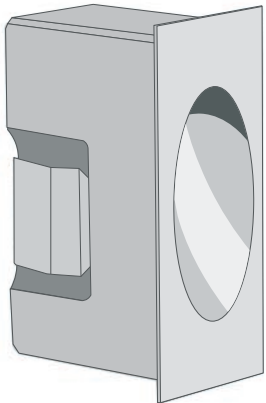

Recessed fixture with asymmetric light beam for signal lighting

- Visual comfort, recessed optics and no visible
- Resin-covered electronics for complete impermeability
- Available in three shapers: rectangular, square and circular
- Suitable for indoor and outdoor applications

30