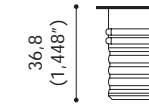

Technical drawings