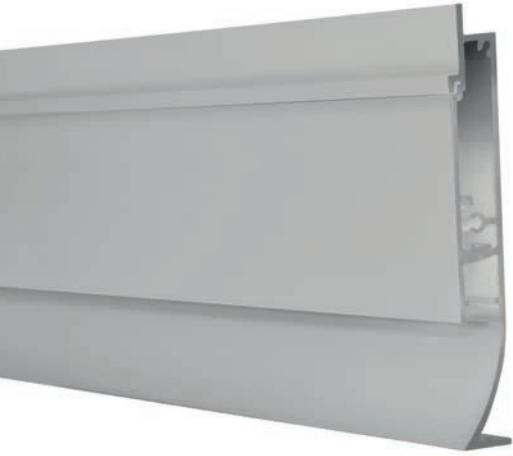

PATH

Light Source & Power Supply

140 - 180
lm/W

Optics

diffuser

LED Colors

2700 K

3000 K

4000 K

Materials

Anodized
Aluminium

Polycarbonate

Finishes

Anodized
Aluminium

Matt White

Technical drawings

Functions

Installations

Certifications