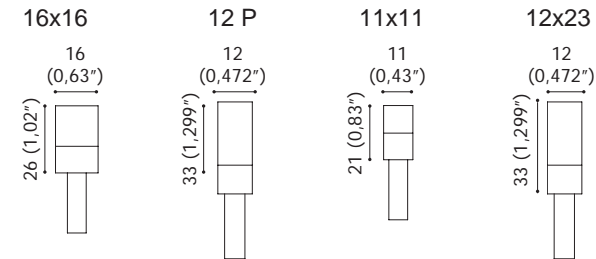

Materials

Resin

Finishes

Matt White

Technical drawings

Maximum length 5 m (197")

Functions

Installations