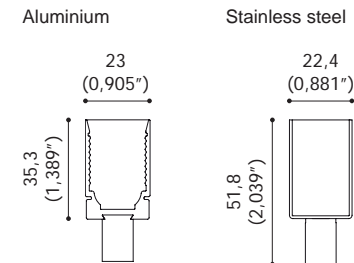

EK 2

Technical drawings

Light Source & Power Supply

140 - 180
lm/W

12 - 15
W/m

constant
voltage
24 Vdc