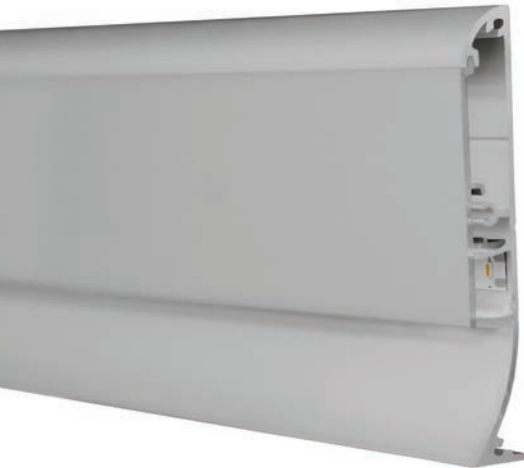

Functions

Installations

Certifications

Private House, London, UK

HOLE

HOLE

Trimless recessed spot light for interiors with recessing box

- Anti-glare rearward optic
- Minimal and clean design
- The spot-light is hold by a magnet and can be easily removed for easy maintenance
- Fixture can be mounted in the recessing box after ceiling completion and can be easily removed