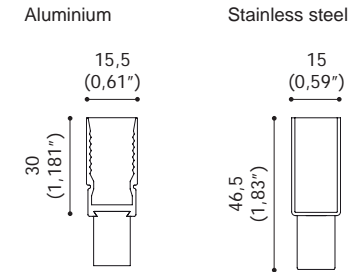

EK 1

Technical drawings