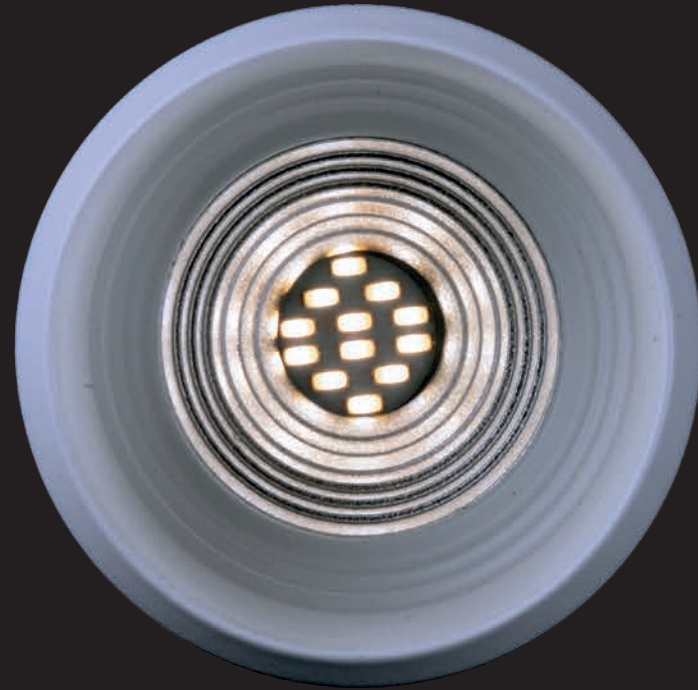

Functions

Installations

Certifications

Private House, London, UK

HOLE

HOLE

Trimless recessed spot light for interiors with recessing box

- Anti-glare rearward optic
- Minimal and clean design
- The spot-light is hold by a magnet and can be easily removed for easy maintenance
- Fixture can be mounted in the recessing box after ceiling completion and can be easily removed

HOLE

Light Source & Power Supply

140 - 180
lm/W

105 - 130
lm/W

constant
voltage
24 Vdc

constant
current
350 mA

Optics

transparent
diffuser