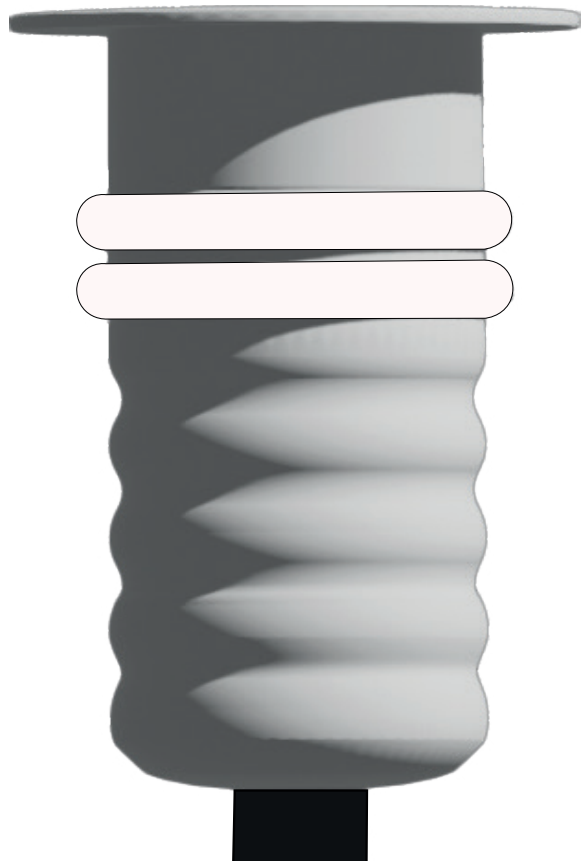

Certifications

Pipe Bridge, Be'er Sheva, Israel

PUNTO

PUNTO

Professional recessed spotlight for signal lighting

- Suitable for indoor, outdoor and underwater applications
- Resin-covered electronics for complete impermeability
- Premium material, stainless steel 316L
- Extremely compact dimensions