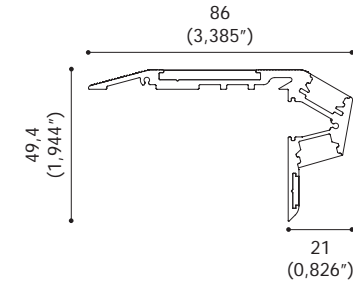

TRACCIA

Technical drawings

Light Source & Power Supply

140 - 180
lm/W

18
W/m

constant
voltage
24 Vdc

Optics

opal