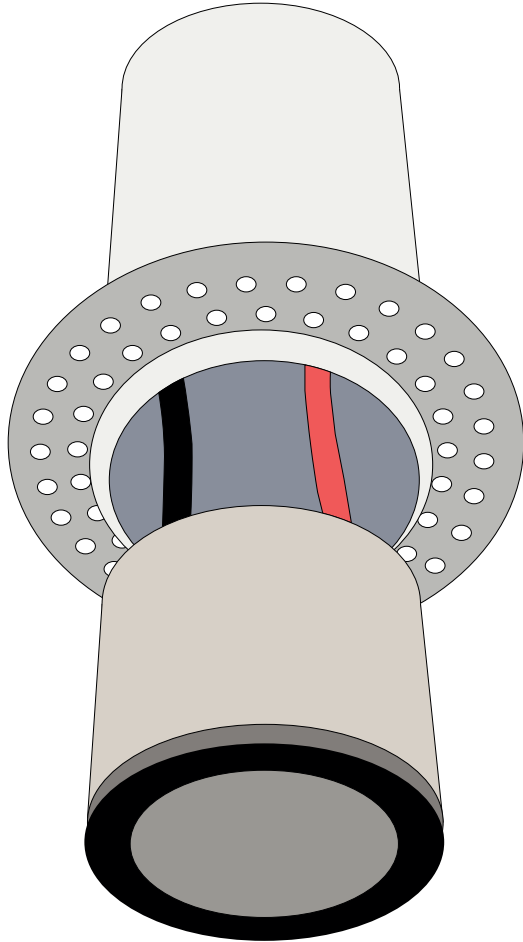

Functions

Installations

Certifications

Private House, London, UK

HOLE

HOLE

Trimless recessed spot light for interiors with recessing box

- Anti-glare rearward optic
- Minimal and clean design
- The spot-light is hold by a magnet and can be easily removed for easy maintenance
- Fixture can be mounted in the recessing box after ceiling completion and can be easily removed