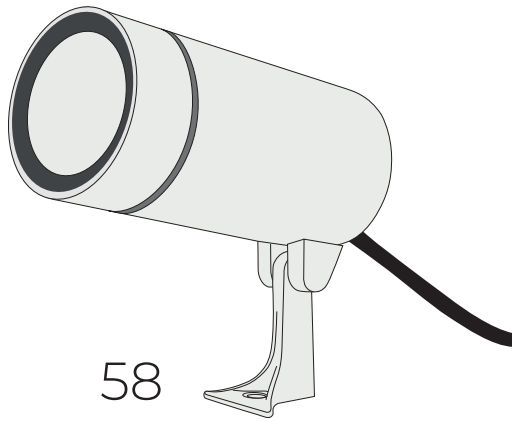

AZIMUT

48

58

95

Professional floodlight for direct and indirect lighting

- Wall, floor or ceiling surface mounted with integrated adjustable bracket
- Perfect for lighting monuments, facades, columns, showcases and gardens
- Compact dimension and optimal visual comfort
- Available in three dimensions with high variety of optics
- Resin-covered electronics for complete impermeability