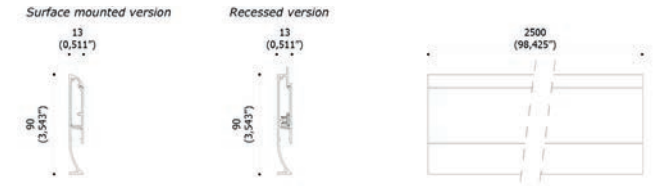

4000 K

Materials

Anodized
Aluminium

Polycarbonate

Finishes

Anodized
Aluminium

Matt White

Technical drawings