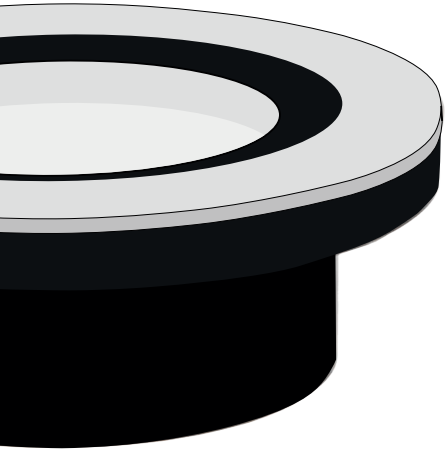

Anti-slip
Rubber

Finishes

Anodized
Aluminium

Certifications

STAR SERIES

STAR SERIES

Professional recessed fixture for grounds or walls

- Suitable for indoor and outdoor applications
- Version with minimum recessed depth
- High variety of light beams and optics
- Anti-vandal screws for fixture protection
- Premium materials: aluminum, stainless stees 316L and tempered glass