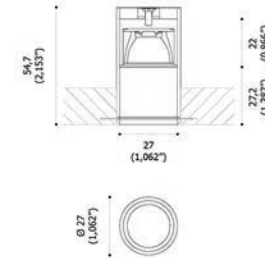

Technical drawings

Functions

Installations

Certifications