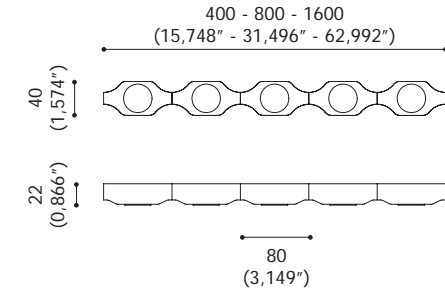

Technical drawings

Functions

Installations

Certifications