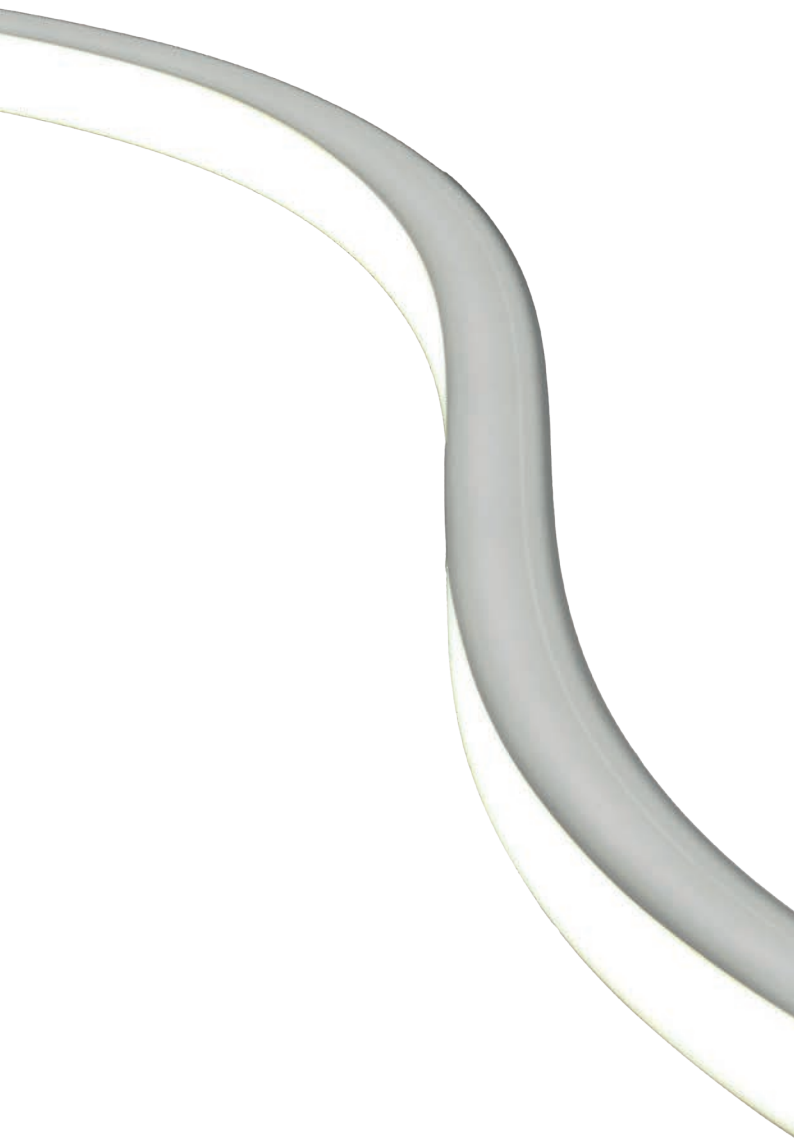

FLEXI TOP

Light Source & Power Supply

80 - 100
lm/W

10 - 19
W/m

Optics

LED Colors

Materials

Finishes

Technical drawings

Maximum length 5 m (197")

Functions

Installations

Certifications