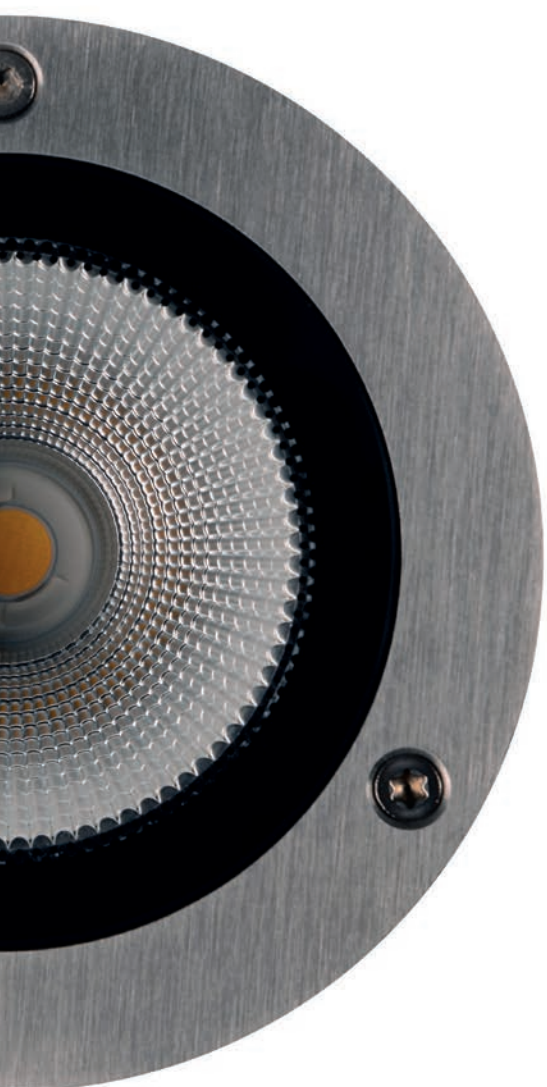

Anti-slip
Rubber

Finishes

Anodized
Aluminium

Certifications

STAR SERIES

STAR SERIES

Professional recessed fixture for grounds or walls

- Suitable for indoor and outdoor applications
- Version with minimum recessed depth
- High variety of light beams and optics
- Anti-vandal screws for fixture protection
- Premium materials: aluminum, stainless stees 316L and tempered glass