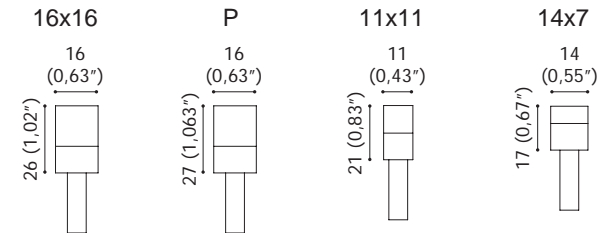

Finishes

Matt White

Technical drawings

Maximum length 5 m (197")

Functions

Installations

Certifications

FLEXI SIDE