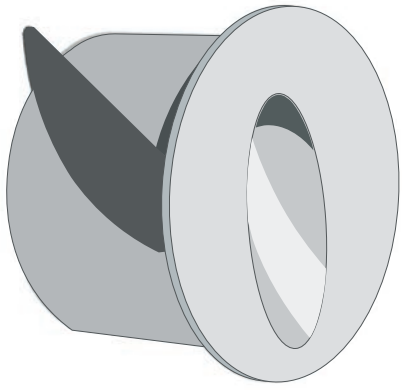

ECLIPS

Q

R

Recessed fixture with asymmetric light beam for signal lighting

- Visual comfort, recessed optics and no visible
- Resin-covered electronics for complete impermeability
- Available in three shapers: rectangular, square and circular
- Suitable for indoor and outdoor applications

30