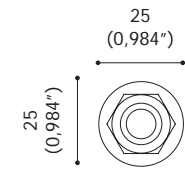

Technical drawings