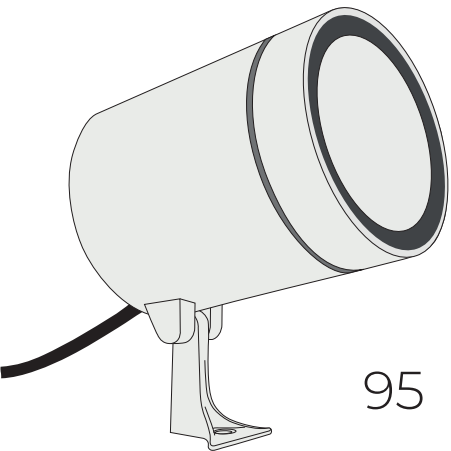

95

Professional floodlight for direct and indirect lighting

- Wall, floor or ceiling surface mounted with integrated adjustable bracket
- Perfect for lighting monuments, facades, columns, showcases and gardens
- Compact dimension and optimal visual comfort
- Available in three dimensions with high variety of optics
- Resin-covered electronics for complete impermeability