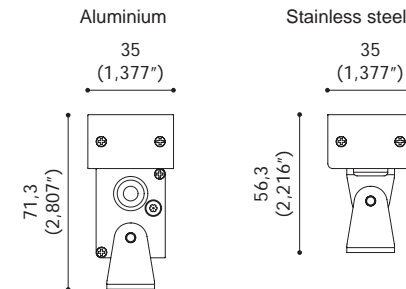

Technical drawings

Functions

Installations

Certifications