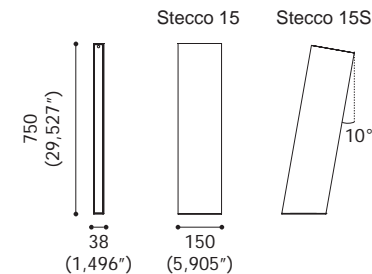

STECCO

Technical drawings

Light Source & Power Supply

140 - 180
lm/W

15 - 60 W

mains
voltage
110 - 264
Vac

Optics

opal