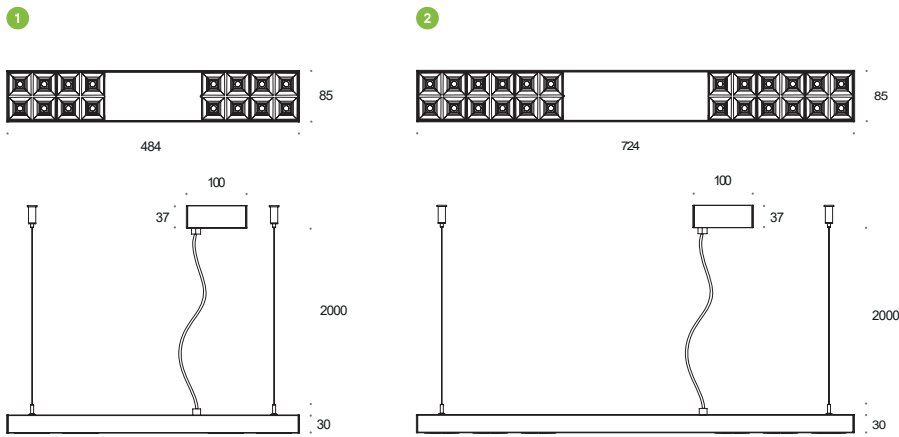

The Opta Disk version is a discreet adjustable spotlight available in both recessed and surface-mounted versions. It should be noted that the height of the NT model is only 30mm and the discs offer 25° tilt range, which makes it one of the lowest luminaires of its kind on the market.

KAMA MUCHA

opta

opta grid X4 Q INT

opta grid

opta

Opta Grid NT

Opta Grid NT

Opta Grid NT

Opta Grid Z/W

Opta Grid Z/W

Model		On—Off	Switch DIM	DALI2	PhaseOut	Accessories	White + Black	Black	White	Mixed	CR88-2700K	CR88-3000K	CR88-4000K	Wide 53°	X-Wide 85°
Opta Grid NT ⊕															
1	X1NT	9.6W870lm	3.3340												
2	X2NT	18W1730lm	3.3341	3.3343	3.3342										
3	X4NT	19W1180lm	3.3344	3.3346	3.3345										
4	X6NT	26W1780lm	3.3347												
5	X8NT	34W2370lm	3.3348	3.3350	3.3349	1									
6	X1QNT	9.6W870lm	3.3351			1									
7	X4QNT	19W1180lm	3.3352	3.3354	3.3353										
Opta Grid ZW ⊕															
1	X4ZW	19W1180lm	5.3355	5.3357	5.3356										
2	X6ZW	26W1780lm	5.3358												
3	X8ZW	34W2370lm	5.3359	5.3361	5.3360										
Opta Disk NT ⊕															
1	Opta Disk X1NT	10W810lm, 49°	3.3635			3.3636									
2	Opta Disk X2NT	19W1620lm, 49°	3.3637	3.3638	3.3639	3.3640									
Opta Disk WP ⊕															
1	Opta Disk Round WP	10W810lm, 49°	4.3641	4.3642	4.3643	4.3644									
2	Opta Disk X1WP	10W810lm, 49°	4.3645	4.3646	4.3647	4.3648									
3	Opta Disk X2WP	19W1620lm, 49°	4.3649	4.3650	4.3651	4.3652									
4	Opta Disk X1 Mounting Frame	[required]													4.3653
5	Opta Disk X2 Mounting Frame	[required]													4.3654