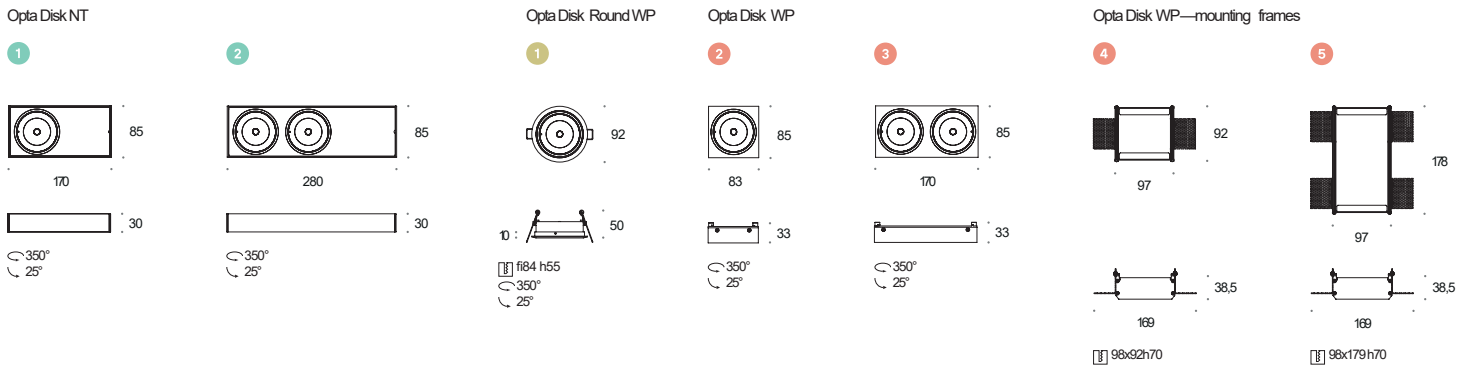

Model		On—Off	Switch DIM	DALI2	PhaseOut	Accessories	White + Black	Black	White	Mixed	CR88-2700K	CR88-3000K	CR88-4000K	Wide 53°	X-Wide 85°									
																.33	.02	.03	.99	.927	.930	.940	.W	.XW
Opta Grid NT ⊕																								
1	X1NT	|9.6W870lm	3.3340																					
2	X2NT	|18W1730lm	3.3341	3.3343	3.3342																			
3	X4NT	|19W1180lm	3.3344	3.3346	3.3345																			
4	X6NT	|26W1780lm	3.3347																					
5	X8NT	|34W2370lm	3.3348	3.3350	3.3349	1																		
6	X1QNT	|9.6W870lm	3.3351			1																		
7	X4QNT	|19W1180lm	3.3352	3.3354	3.3353																			
Opta Grid ZW ⊕																								
1	X4ZW	|19W1180lm	5.3355	5.3357	5.3356																			
2	X6ZW	|26W1780lm	5.3358																					
3	X8ZW	|34W2370lm	5.3359	5.3361	5.3360																			
Opta Disk NT ⊕																								
1	Opta Disk X1NT	|10W810lm, 49°	3.3635			3.3636																		
2	Opta Disk X2NT	|19W1620lm, 49°	3.3637	3.3638	3.3639	3.3640																		
Opta Disk WP ⊕																								
1	Opta Disk Round WP	|10W810lm, 49°	4.3641	4.3642	4.3643	4.3644																		
2	Opta Disk X1WP	|10W810lm, 49°	4.3645	4.3646	4.3647	4.3648																		
3	Opta Disk X2WP	|19W1620lm, 49°	4.3649	4.3650	4.3651	4.3652																		
4	Opta Disk X1 Mounting Frame	[required]													4.3653									
5	Opta Disk X2 Mounting Frame	[required]													4.3654									

● CR80

energy
pg. str. 17

details subject to change.