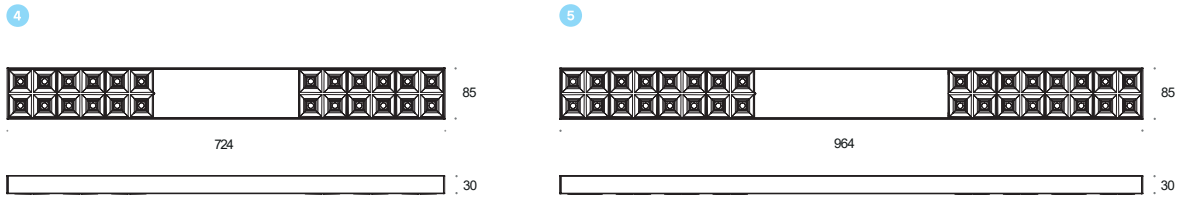

The Opta Disk version is a discreet adjustable spotlight available in both recessed and surface-mounted versions. It should be noted that the height of the NT model is only 30mm and the discs offer 25° tilt range, which makes it one of the lowest luminaires of its kind on the market.

KAMA MUCHA

opta

opta grid X4 Q INT

opta grid

opta

Opta Grid NT

Opta Grid NT

Opta Grid NT

Opta Grid Z/W

Opta Grid Z/W

Model		On—Off	Switch DIM	DALI2	PhaseOut	Accessories	White + Black	Black	White	Mixed	CR88-2700K	CR88-3000K	CR88-4000K	Wide 53°	X-Wide 85°
Opta Grid NT ⊕															
1	X1NT	9.6W870lm	3.3340												
2	X2NT	18W1730lm	3.3341	3.3343	3.3342										
3	X4NT	19W1180lm	3.3344	3.3346	3.3345										
4	X6NT	26W1780lm	3.3347												
5	X8NT	34W2370lm	3.3348	3.3350	3.3349	1									
6	X1QNT	9.6W870lm	3.3351			1									
7	X4QNT	19W1180lm	3.3352	3.3354	3.3353										
Opta Grid ZW ⊕															
1	X4ZW	19W1180lm	5.3355	5.3357	5.3356										
2	X6ZW	26W1780lm	5.3358												
3	X8ZW	34W2370lm	5.3359	5.3361	5.3360										
Opta Disk NT ⊕															
1	Opta Disk X1NT	10W810lm, 49°	3.3635			3.3636									
2	Opta Disk X2NT	19W1620lm, 49°	3.3637	3.3638	3.3639	3.3640									
Opta Disk WP ⊕															
1	Opta Disk Round WP	10W810lm, 49°	4.3641	4.3642	4.3643	4.3644									
2	Opta Disk X1WP	10W810lm, 49°	4.3645	4.3646	4.3647	4.3648									
3	Opta Disk X2WP	19W1620lm, 49°	4.3649	4.3650	4.3651	4.3652									
4	Opta Disk X1 Mounting Frame	[required]													4.3653
5	Opta Disk X2 Mounting Frame	[required]													4.3654