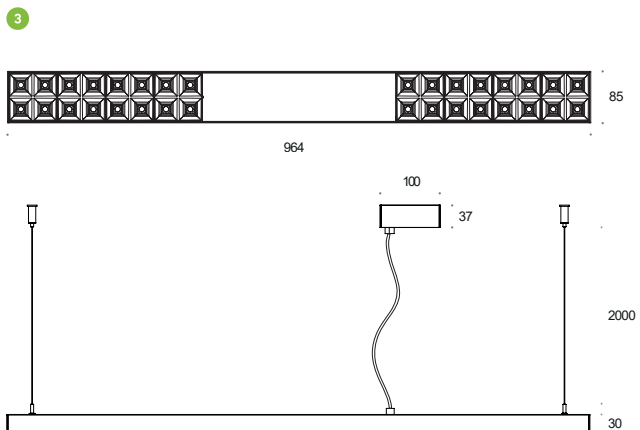

The Opta Disk version is a discreet adjustable spotlight available in both recessed and surface-mounted versions. It should be noted that the height of the NT model is only 30mm and the discs offer 25° tilt range, which makes it one of the lowest luminaires of its kind on the market.

KAMA MUCHA

opta

opta grid X4 Q INT

opta grid

opta

Opta Grid NT

Opta Grid NT

Opta Grid NT

Opta Grid Z/W

Opta Grid Z/W

Model		On—Off	Switch DIM	DALI2	PhaseOut	Accessories	White + Black	Black	White	Mixed	CR88-2700K	CR88-3000K	CR88-4000K	Wide 53°	X-Wide 85°
Opta Grid NT ⊕															
1	X1NT	9.6W870lm	3.3340												
2	X2NT	18W1730lm	3.3341	3.3343	3.3342										
3	X4NT	19W1180lm	3.3344	3.3346	3.3345										
4	X6NT	26W1780lm	3.3347												
5	X8NT	34W2370lm	3.3348	3.3350	3.3349	1									
6	X1QNT	9.6W870lm	3.3351			1									
7	X4QNT	19W1180lm	3.3352	3.3354	3.3353										
Opta Grid ZW ⊕															
1	X4ZW	19W1180lm	5.3355	5.3357	5.3356										
2	X6ZW	26W1780lm	5.3358												
3	X8ZW	34W2370lm	5.3359	5.3361	5.3360										
Opta Disk NT ⊕															
1	Opta Disk X1NT	10W810lm, 49°	3.3635			3.3636									
2	Opta Disk X2NT	19W1620lm, 49°	3.3637	3.3638	3.3639	3.3640									
Opta Disk WP ⊕															
1	Opta Disk Round WP	10W810lm, 49°	4.3641	4.3642	4.3643	4.3644									
2	Opta Disk X1WP	10W810lm, 49°	4.3645	4.3646	4.3647	4.3648									
3	Opta Disk X2WP	19W1620lm, 49°	4.3649	4.3650	4.3651	4.3652									
4	Opta Disk X1 Mounting Frame	[required]													4.3653
5	Opta Disk X2 Mounting Frame	[required]													4.3654