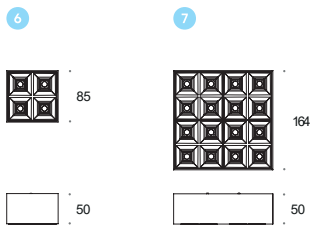

The Opta Disk version is a discreet adjustable spotlight available in both recessed and surface-mounted versions. It should be noted that the height of the NT model is only 30mm and the discs offer 25° tilt range, which makes it one of the lowest luminaires of its kind on the market.

KAMA MUCHA

opta

opta grid X4 Q INT

opta grid

opta

Opta Grid NT

Opta Grid NT

Opta Grid NT

Opta Grid Z/W

Opta Grid Z/W

Model		On—Off	Switch DIM	DALI2	PhaseOut	Accessories	White + Black	Black	White	Mixed	CR88-2700K	CR88-3000K	CR88-4000K	Wide 53°	X-Wide 85°
Opta Grid NT ⊕															
1	X1NT	9.6W870lm	3.3340												
2	X2NT	18W1730lm	3.3341	3.3343	3.3342										
3	X4NT	19W1180lm	3.3344	3.3346	3.3345										
4	X6NT	26W1780lm	3.3347												
5	X8NT	34W2370lm	3.3348	3.3350	3.3349	1									
6	X1QNT	9.6W870lm	3.3351			1									
7	X4QNT	19W1180lm	3.3352	3.3354	3.3353										
Opta Grid ZW ⊕															
1	X4ZW	19W1180lm	5.3355	5.3357	5.3356										
2	X6ZW	26W1780lm	5.3358												
3	X8ZW	34W2370lm	5.3359	5.3361	5.3360										
Opta Disk NT ⊕															
1	Opta Disk X1NT	10W810lm, 49°	3.3635			3.3636									
2	Opta Disk X2NT	19W1620lm, 49°	3.3637	3.3638	3.3639	3.3640									
Opta Disk WP ⊕															
1	Opta Disk Round WP	10W810lm, 49°	4.3641	4.3642	4.3643	4.3644									
2	Opta Disk X1WP	10W810lm, 49°	4.3645	4.3646	4.3647	4.3648									
3	Opta Disk X2WP	19W1620lm, 49°	4.3649	4.3650	4.3651	4.3652									
4	Opta Disk X1 Mounting Frame	[required]													4.3653
5	Opta Disk X2 Mounting Frame	[required]													4.3654