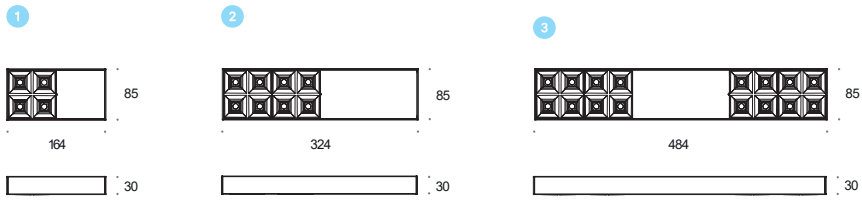

The Opta Disk version is a discreet adjustable spotlight available in both recessed and surface-mounted versions. It should be noted that the height of the NT model is only 30mm and the discs offer 25° tilt range, which makes it one of the lowest luminaires of its kind on the market.

KAMA MUCHA

opta

opta grid X4 Q INT

opta grid

opta

Opta Grid NT

Opta Grid NT

Opta Grid NT

Opta Grid Z/W

Opta Grid Z/W

Model		On—Off	Switch DIM	DALI2	PhaseOut	Accessories	White + Black	Black	White	Mixed	CR88-2700K	CR88-3000K	CR88-4000K	Wide 53°	X-Wide 85°
Opta Grid NT ⊕															
1	X1NT	9.6W870lm	3.3340												
2	X2NT	18W1730lm	3.3341	3.3343	3.3342										
3	X4NT	19W1180lm	3.3344	3.3346	3.3345										
4	X6NT	26W1780lm	3.3347												
5	X8NT	34W2370lm	3.3348	3.3350	3.3349	1									
6	X1QNT	9.6W870lm	3.3351			1									
7	X4QNT	19W1180lm	3.3352	3.3354	3.3353										
Opta Grid ZW ⊕															
1	X4ZW	19W1180lm	5.3355	5.3357	5.3356										
2	X6ZW	26W1780lm	5.3358												
3	X8ZW	34W2370lm	5.3359	5.3361	5.3360										
Opta Disk NT ⊕															
1	Opta Disk X1NT	10W810lm, 49°	3.3635			3.3636									
2	Opta Disk X2NT	19W1620lm, 49°	3.3637	3.3638	3.3639	3.3640									
Opta Disk WP ⊕															
1	Opta Disk Round WP	10W810lm, 49°	4.3641	4.3642	4.3643	4.3644									
2	Opta Disk X1WP	10W810lm, 49°	4.3645	4.3646	4.3647	4.3648									
3	Opta Disk X2WP	19W1620lm, 49°	4.3649	4.3650	4.3651	4.3652									
4	Opta Disk X1 Mounting Frame	[required]													4.3653
5	Opta Disk X2 Mounting Frame	[required]													4.3654