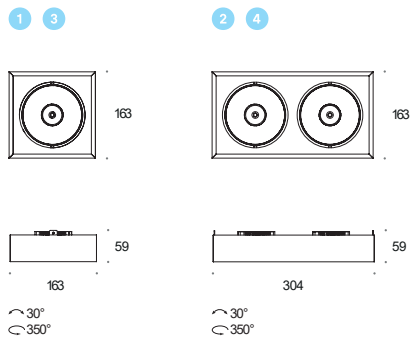

Model		On-Off	Switch Dim	DALI2	PhaseOut	Accessories	Black	White	Mixed	CR98-2700K	CR98-3000K	CR98-4000K	Spot 13°	Medium 32°	Wide 48°	Spot 18°	Medium 35°	Wide 55°	
							.02	.03	.99	.927	.930	.940	.S	.M	.W	.S	.M	.W	
LavaWP																			
1	X1edge.LED	| 1x8W510lm	4.1046	4.1057	4.1058	4.1056	1	•	•	•	•	•	•	•	•				
2	X2 edge.LED	| 2x 8W510lm	4.1047	4.1063	4.1064	4.1062	1	•	•	•	•	•	•	•	•				
3	X1edge.LED	| 1x 15W1200lm	4.1048	4.1060	4.1061	4.1059	1	•	•	•	•	•				•	•	•	
4	X2 edge.LED	| 2x 15W1200lm	4.1049	4.1066	4.1067	4.1065	1	•	•	•	•	•				•	•	•	
5	X1 Mounting frame	[required]				4.2100													
6	X2 Mounting frame	[required]				4.2101													
Lava NT QR111																			
1	X1	| 1x 0-50WG53 QR-LP 111	3.0401				•	•	•										
2	X2	| 2x 0-50WG53 QR-LP 111	3.0402				•	•	•										
Lava NT edge.LED																			
1	X1edge.LED	| 1x8W510lm	3.0725				•	•	•	•	•	•	•	•	•				
2	X2 edge.LED	| 2x 8W510lm	3.0726				•	•	•	•	•	•	•	•	•				

Lava WP