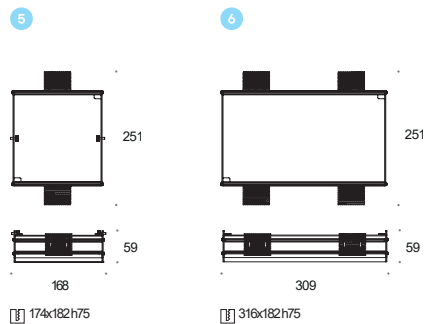

Lava WP—mounting frames