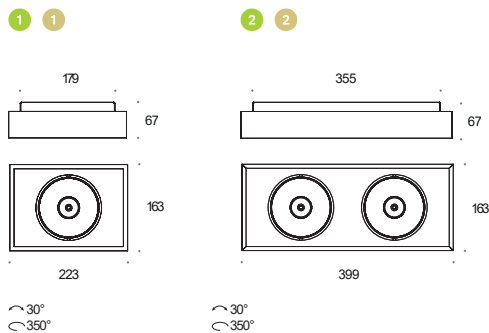

Lava NT

details subject to change.