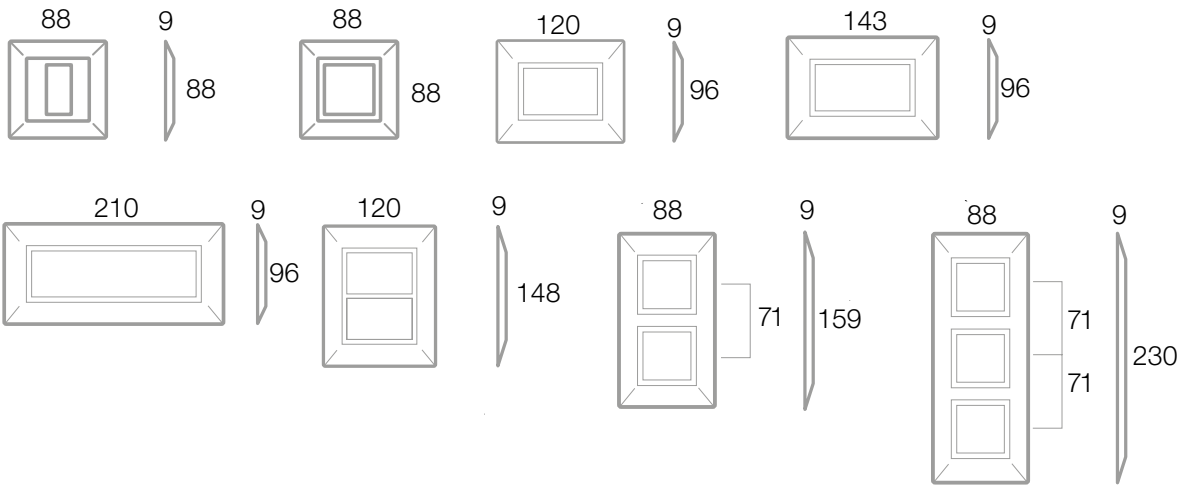

44PK21ALS	Alluminio naturale <i>Natural aluminium</i>	Cromo <i>Chrome</i>
44PK21AO	Argento opaco <i>Matt silver</i>	Grigio scuro lucido <i>Polished dark grey</i>
44PK21B	Bianco Ral 9010 <i>Ral 9010 white</i>	Bianco Ral 9010 <i>Ral 9010 white</i>
44PK21BMC	Bianco lucido micalizzato <i>Micalized polished white</i>	Bianco Ral 9010 <i>Ral 9010 white</i>
44PK21GSM	Grigio scuro metallizzato <i>Metallic dark grey</i>	Cromo <i>Chrome</i>
44PK21NCS	Nichel spazzolato <i>Brushed nickel</i>	Grigio scuro lucido <i>Polished dark grey</i>
44PK21OT	Ottone lucido <i>Polished brass</i>	Cromo <i>Chrome</i>
44PK21PERS	Trattamento superficiale verniciabile NON E' UN COLORE <i>Treated surface (paintable)</i> IT IS NOT A COLOUR	Bianco Ral 9010 (in dotazione) Grigio scuro lucido (in dotazione) <i>RAL 9010 white (included)</i> <i>Polished dark grey (included)</i>
44PK22ALS	Alluminio naturale	

44PK26ALS	Alluminio naturale <i>Natural aluminium</i>	
44PK26B	Bianco Ral 9010 <i>Ral 9010 white</i>	Bianco Ral 9010 <i>Ral 9010 white</i>
44PK26BMC	Bianco lucido micalizzato <i>Micalized polished white</i>	Bianco Ral 9010 <i>Ral 9010 white</i>
44PK26GF	Grafite <i>Graphite</i>	Grigio scuro lucido <i>Polished dark grey</i>
44PK26GSM	Grigio scuro metallizzato <i>Metallic dark grey</i>	Cromo <i>Chrome</i>
44PK26GTK	Grigio Tekla <i>Tekla grey</i>	Cromo <i>Chrome</i>
44PK26NAL	Nero assoluto lucido <i>Polished absolute black</i>	Cromo <i>Chrome</i>
44PK26NCS	Nichel spazzolato <i>Brushed nickel</i>	Grigio scuro lucido <i>Polished dark grey</i>
44PK26OT	Ottone lucido <i>Polished brass</i>	Cromo <i>Chrome</i>
44PK26PERS	Trattamento superficiale verniciabile NON E' UN COLORE <i>Treated surface (paintable)</i> IT IS NOT A COLOUR	Bianco Ral 9010 (in dotazione) Grigio scuro lucido (in dotazione) <i>RAL 9010 white (included)</i> <i>Polished dark grey (included)</i>