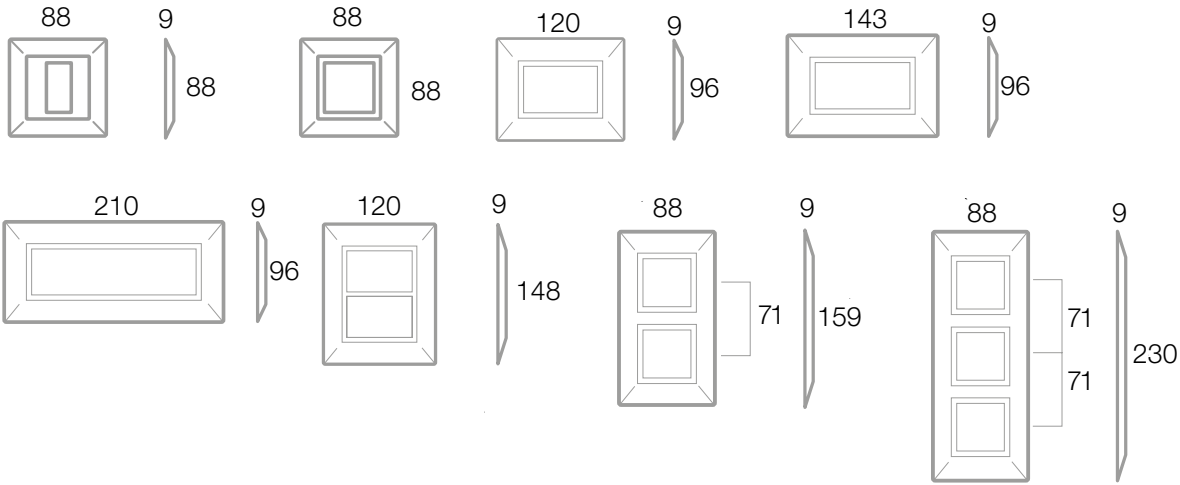

44PK21ALS	Alluminio naturale <i>Natural aluminium</i>	Cromo <i>Chrome</i>	44PK26ALS	Alluminio naturale <i>Natural aluminium</i>	
44PK21AO	Argento opaco <i>Matt silver</i>	Grigio scuro lucido <i>Polished dark grey</i>	44PK26B	Bianco Ral 9010 <i>Ral 9010 white</i>	Bianco Ral 9010 <i>Ral 9010 white</i>
44PK21B	Bianco Ral 9010 <i>Ral 9010 white</i>	Bianco Ral 9010 <i>Ral 9010 white</i>	44PK26BMC	Bianco lucido micalizzato <i>Micalized polished white</i>	Bianco Ral 9010 <i>Ral 9010 white</i>
44PK21BMC	Bianco lucido micalizzato <i>Micalized polished white</i>	Bianco Ral 9010 <i>Ral 9010 white</i>	44PK26GF	Grafite <i>Graphite</i>	Grigio scuro lucido <i>Polished dark grey</i>
44PK21GSM	Grigio scuro metallizzato <i>Metallic dark grey</i>	Cromo <i>Chrome</i>	44PK26GSM	Grigio scuro metallizzato <i>Metallic dark grey</i>	Cromo <i>Chrome</i>
44PK21NCS	Nichel spazzolato <i>Brushed nickel</i>	Grigio scuro lucido <i>Polished dark grey</i>	44PK26GTK	Grigio Tekla <i>Tekla grey</i>	Cromo <i>Chrome</i>
44PK21OT	Ottone lucido <i>Polished brass</i>	Cromo <i>Chrome</i>	44PK26NAL	Nero assoluto lucido <i>Polished absolute black</i>	Cromo <i>Chrome</i>
44PK21PERS	Trattamento superficiale verniciabile NON E' UN COLORE <i>Treated surface (paintable)</i> IT IS NOT A COLOUR	Bianco Ral 9010 (in dotazione) Grigio scuro lucido (in dotazione) <i>RAL 9010 white (included)</i> <i>Polished dark grey (included)</i>	44PK26NCS	Nichel spazzolato <i>Brushed nickel</i>	Grigio scuro lucido <i>Polished dark grey</i>
44PK22ALS	Alluminio naturale		44PK26OT	Ottone lucido <i>Polished brass</i>	Cromo <i>Chrome</i>
			44PK26PERS	Trattamento superficiale verniciabile NON E' UN COLORE <i>Treated surface (paintable)</i> IT IS NOT A COLOUR	Bianco Ral 9010 (in dotazione) Grigio scuro lucido (in dotazione) <i>RAL 9010 white (included)</i> <i>Polished dark grey (included)</i>