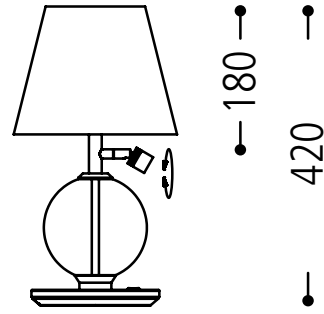

Ø 230

Ø 140

| | | | | | |
|----|---|---------|---------|-----|-----|
| 30 | + | LED 1 W | 3.000 K | SNT | E27 |
|----|---|---------|---------|-----|-----|

Schirm / shade / ABJ

135

16.145.30-3881

Glass bedside lamp with LED reading light

polished chrome finish

black rocker switch

chintz white conical shade

This item can be fully customised in its dimension, construction, finish and colour to meet your design requirements