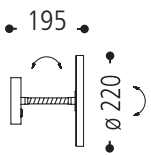

65.583.14

65.583.14

- LED 3 W
- 3.000 K
- SNT
- IP 40

This item can be fully customised in its dimension, construction, finish and colour to meet your design requirements

Subject to changes

FW Lighting  
The Lighthouse - 37 Wadham Grove - Emersons Green - Bristol - BS16 7DX  
info@fw.lighting.com www.fw.lighting.com Tel:07891 919 169