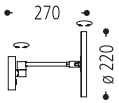

Family collection

65.584.81

65.580.14

65.581.14

65.582.14

This item can be fully customised in its dimension, construction, finish and colour to meet your design requirements

Subject to changes

FW Lighting
The Lighthouse - 37 Wadham Grove - Emersons Green - Bristol - BS1 6 7DX
info@fw.lighting.com www.fw.lighting.com Tel:07891 919 169