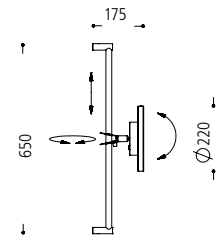

## Family collection

65.584.81

65.580.14

65.581.14

65.582.14

This item can be fully customised in its dimension, construction, finish and colour to meet your design requirements

Subject to changes

FW Lighting  
The Lighthouse - 37 Wadham Grove - Emersons Green - Bristol - BS1 6 7DX  
info@fw.lighting.com www.fw.lighting.com Tel:07891 919 169