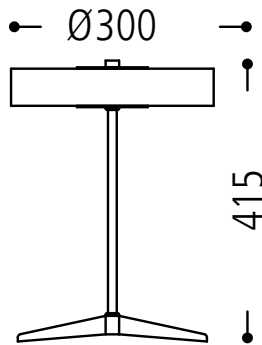

Family collection

69

3 x E27

Schirm / shade / ABJ

144

69

LED 10 W

3000
K