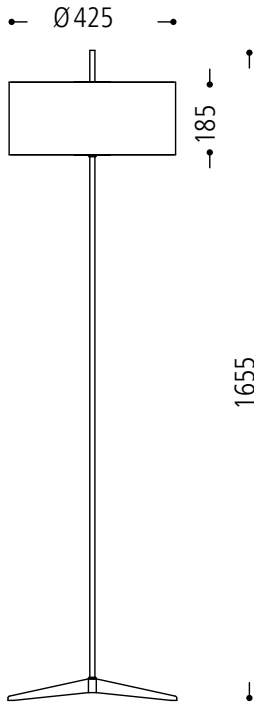

69 3 x E14
Schirm / shade / ABJ
144

13.327.69-4046

Retro floor lamp taken from original Baulmann 1964/65 collection

black-chrome effect
for 3 x E14 light source

shade:
linen champ. 144

This item can be fully customised in its dimension, construction, finish and colour to meet your design requirements

Family collection

69

3 x E27

Schirm / shade / ABJ

144

69

LED 10 W

3000
K