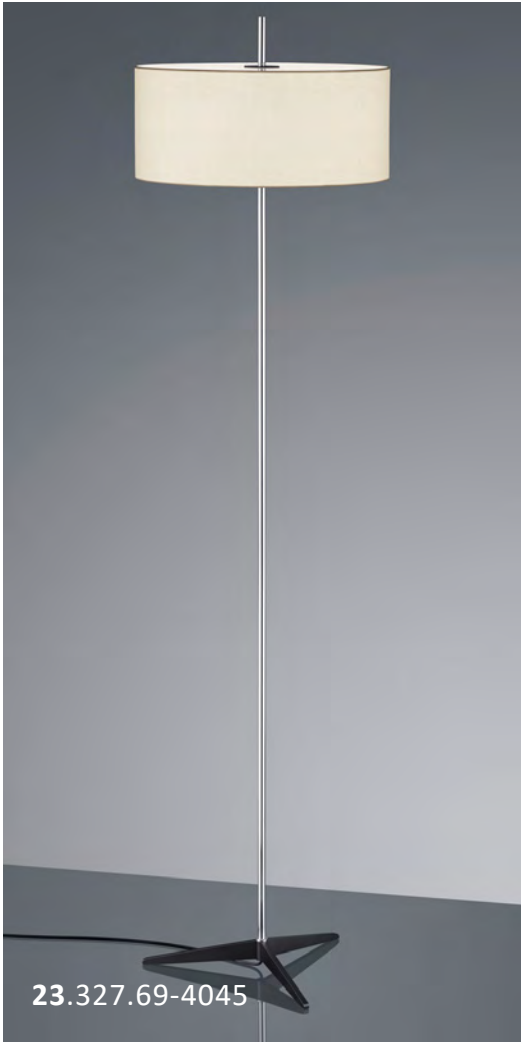

69 3 x E14
Schirm / shade / ABJ
144

13.327.69-4046

Retro floor lamp taken from original Baulmann 1964/65 collection

black-chrome effect
for 3 x E14 light source

shade:
linen champ. 144

This item can be fully customised in its dimension, construction, finish and colour to meet your design requirements

Family collection

69

3 x E27

Schirm / shade / ABJ

144

69

LED 10 W

3000
K