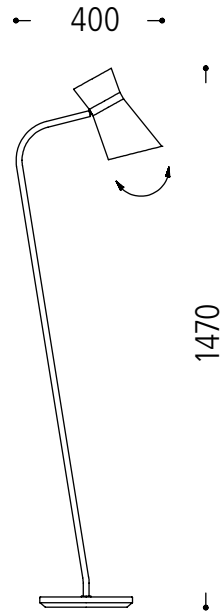

Family collection

** Schirm / shade / ABJ

☒ 139 **4205** ☐ 135 **4204**