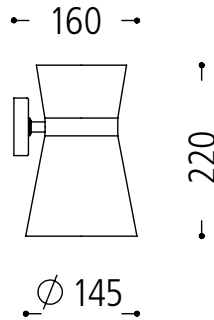

** Schirm / shade / ABJ

☒ 139 **4205** ☐ 135 **4204**

*Farbe / finish / couleur

☒ 03 ☐ 69

GX53
LED 5 W

This item can be fully customised in its dimension, construction, finish and colour to meet your design requirements

Subject to changes